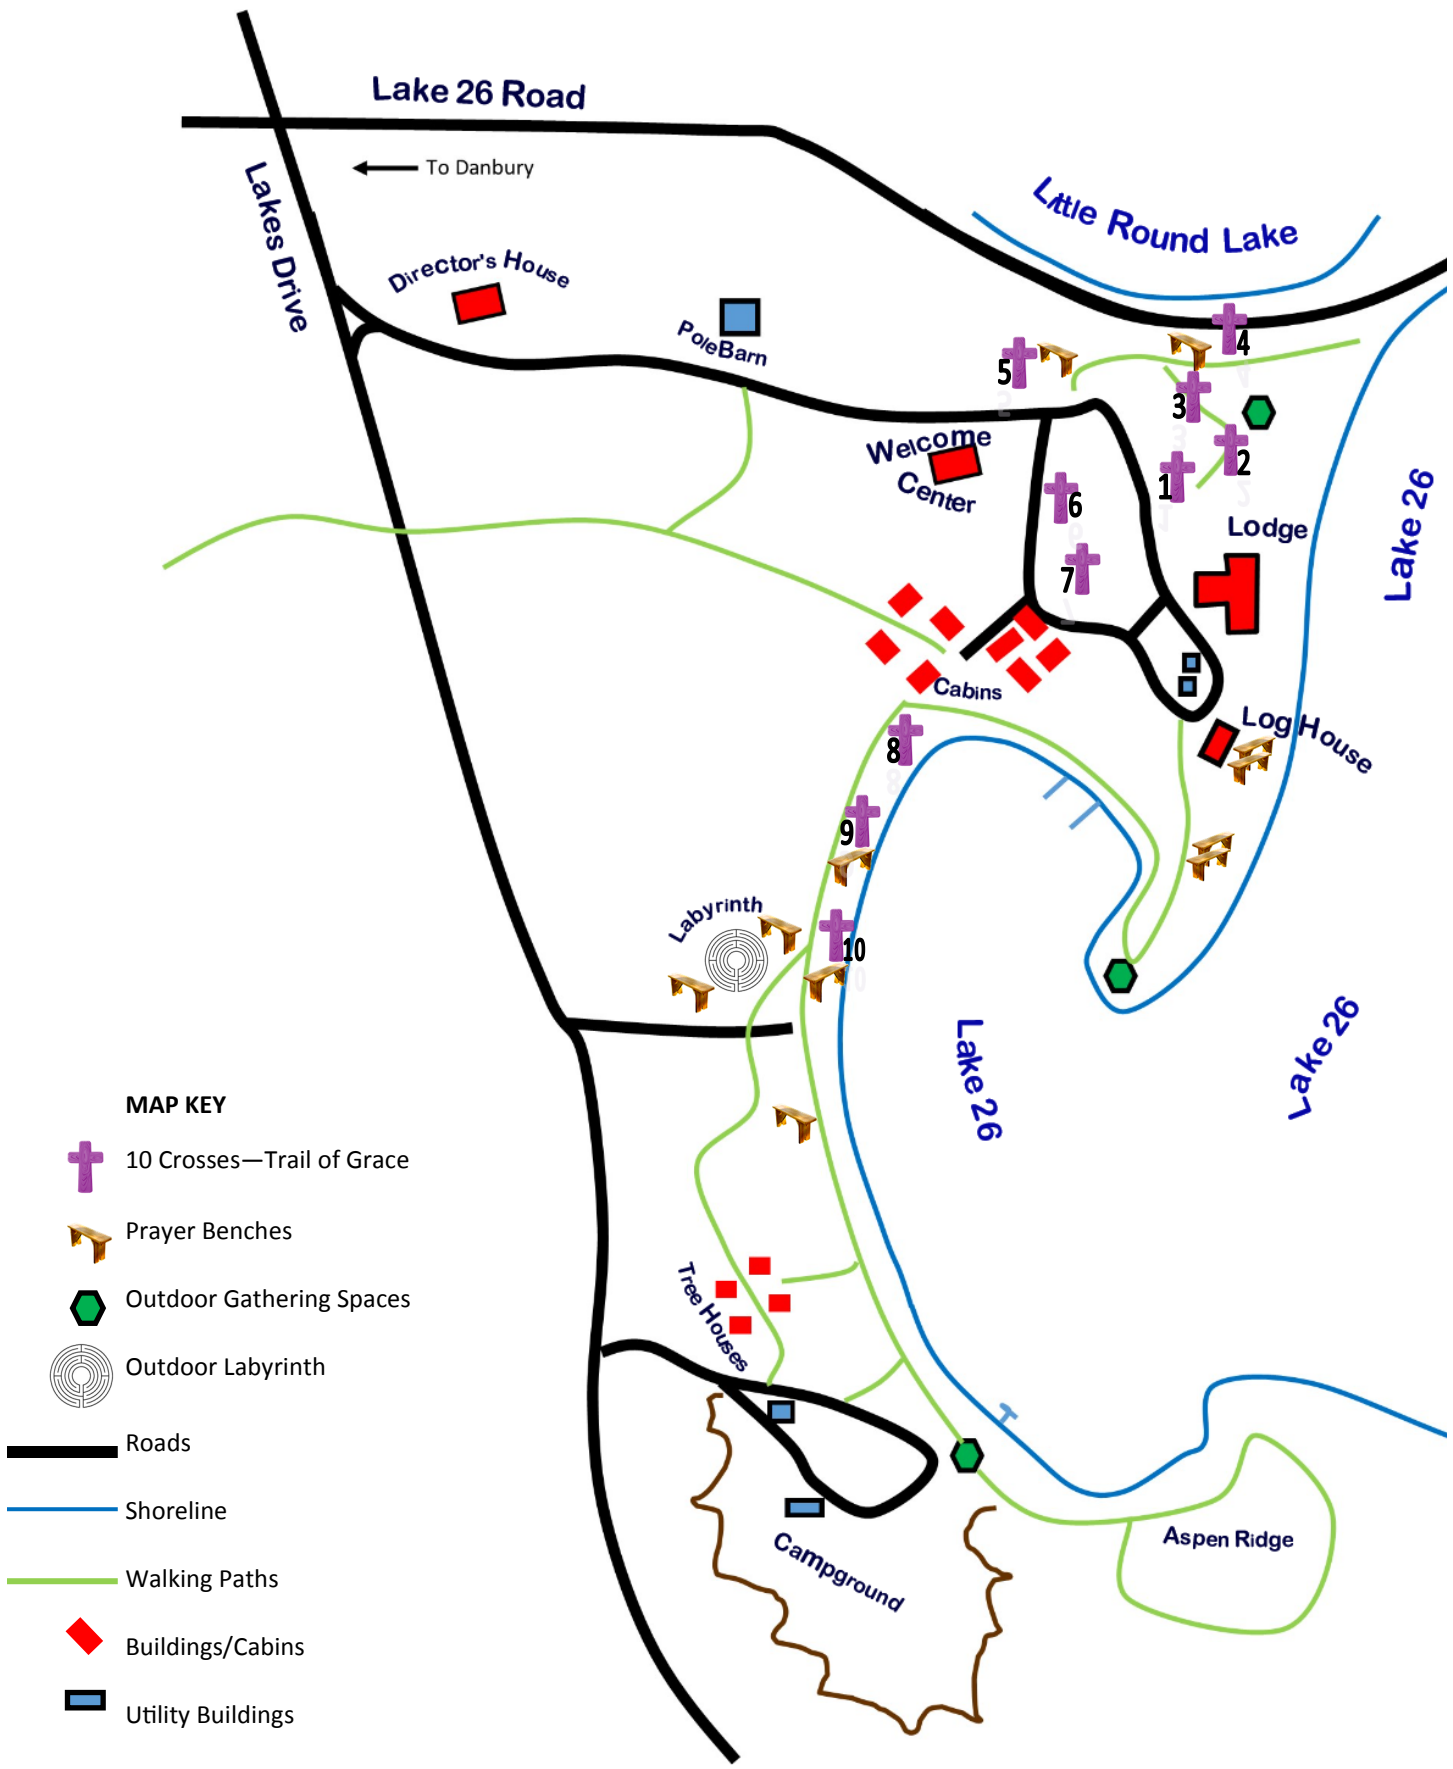

Luther Park Map

MAP KEY

 10 Crosses—Trail of Grace

 Prayer Benches

 Outdoor Gathering Spaces

 Outdoor Labyrinth

 Roads

 Shoreline

 Walking Paths

 Buildings/Cabins

 Utility Buildings

Luther Park Trail System